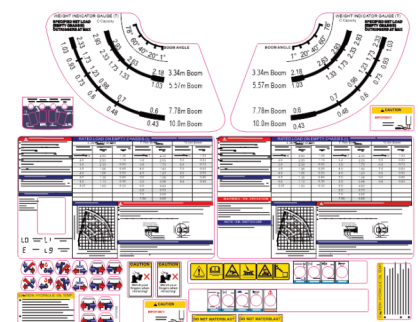

- Subaru Legacy/Outback 2003 – 2009
- Subaru Legacy/Outback 2009 - 2014
- Subaru XV 2012 - 2017
- Subaru XV Hybrid 2012 - 2017
- Suzuki Swift 2010 - 2017

QUICK GUIDE ($13.50 plus GST)

- Nissan eNV200 2014 –
- Nissan Fuga 2009 –
- Nissan Leaf 2011 - 2016
- Mazda Axela 2003 - 2009
- Mazda Axela 2009 – 2013 (iStop model)
- Mazda CX5 2012 - 2016
- Mazda Atenza 2012 -
- Mitsubishi Outlander PHEV 2013 – 2016
- Toyota Welcab Ractis 2010 – 2016
  (4-page Load/Unload Guide)

TOYOTA WELCAB MANUAL ($45 plus GST)

- Alphard/Vellfire
  (Side Lift-Up Seat Detachable Type) 2018-
- Alphard (Electric Ramp Type) 2008 - 2015
- Hiace 2004 –
- Noah (Electric Ramp Type) 2007 – 2014
- Noah (Electric Ramp Type) 2014 -
- Porte/Spade
  (Side Access Vehicle - Custom Wheelchair)

TRUCK MANUAL ($40 - $45 plus GST)

- Toyota Dyna/Hino Dutro 1999 - 2011
- Toyota Dyna/Hino Dutro 2011 -
- Hino Ranger 2001 - 2017
- Isuzu Elf 2006 -
- Isuzu Forward 2011 -
- Fuso Canter 2002-2011
- Fuso Canter 2011 - (Bluetech)
- Fuso Super Great 2017
- Nissan Atlas 2008
- Nissan NT450 Atlas 2013 -
- UD Condor 2010-2017

These come with the cab stickers
(including DPD/DPR burn decals)

CRANE DECAL SETS

Extensive range of Truck Cranes, Aerial Platform Vehicles, Heavy Machinery AND MORE!!

*Model may be subject to year of manufacture. Please contact us for details.